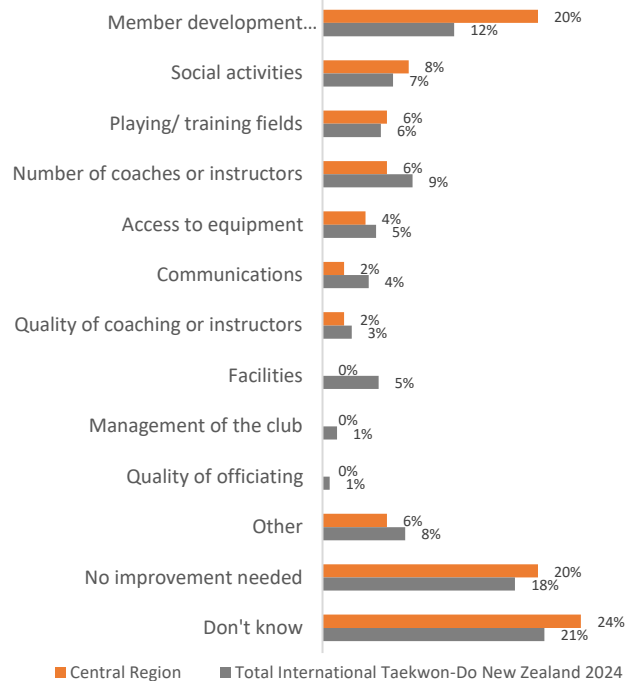

Total International Taekwon-Do New Zealand 2024 Central Region

Sample size of Central Region region: n=49

Sample size of Total International Taekwon-Do New Zealand 2024: n=433

Key Metrics

Focus for Improvement

Satisfaction with Drivers (% of very and extremely satisfied)

Emphasis on fun, winning and developing skills

Club Environment (% of agree and strongly agree)

	Central Region	Total International Taekwon-Do New Zealand 2024
Club provides a supportive and encouraging environment	94%	96%
Club focuses too much on certain players/ teams	11%	6%
I feel pressure from my club to train more than I would like to	9%	6%

Sample Profile

	Central Region	Total International Taekwon-Do New Zealand 2024
Male	65%	59%
Female	35%	41%
5-12 years	27%	35%
13-18 years	23%	16%
19-34 years	8%	8%
35+ years	42%	41%
European/ Pākehā	75%	68%
Māori	16%	12%
Pasifika	0%	4%
Asian/ Indian	9%	25%
Other	0%	3%