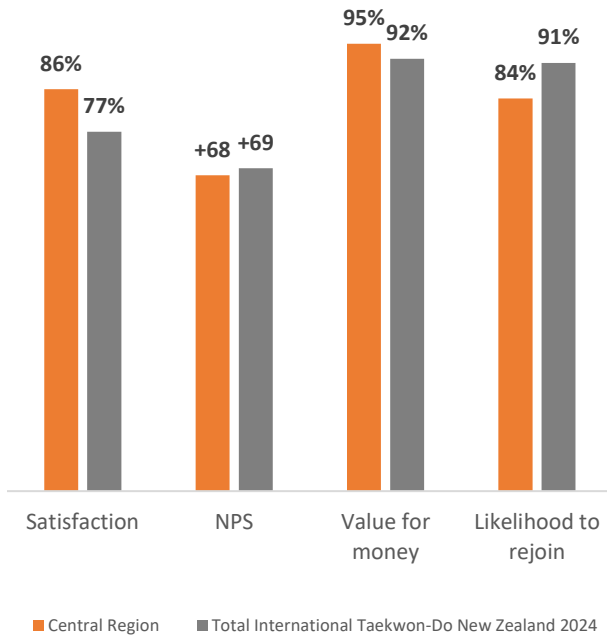

Total International Taekwon-Do New Zealand 2024 Central Region

Sample size of Central Region region: n=49

Sample size of Total International Taekwon-Do New Zealand 2024: n=433

Key Metrics

Focus for Improvement

Satisfaction with Drivers (% of very and extremely satisfied)

Emphasis on fun, winning and developing skills

Club Environment (% of agree and strongly agree)

	Central Region	Total International Taekwon-Do New Zealand 2024
Club provides a supportive and encouraging environment	94%	96%
Club focuses too much on certain players/ teams	11%	6%
I feel pressure from my club to train more than I would like to	9%	6%

Sample Profile

	Central Region	Total International Taekwon-Do New Zealand 2024
Male	65%	59%
Female	35%	41%
5-12 years	27%	35%
13-18 years	23%	16%
19-34 years	8%	8%
35+ years	42%	41%
European/ Pākehā	75%	68%
Māori	16%	12%
Pasifika	0%	4%
Asian/ Indian	9%	25%
Other	0%	3%