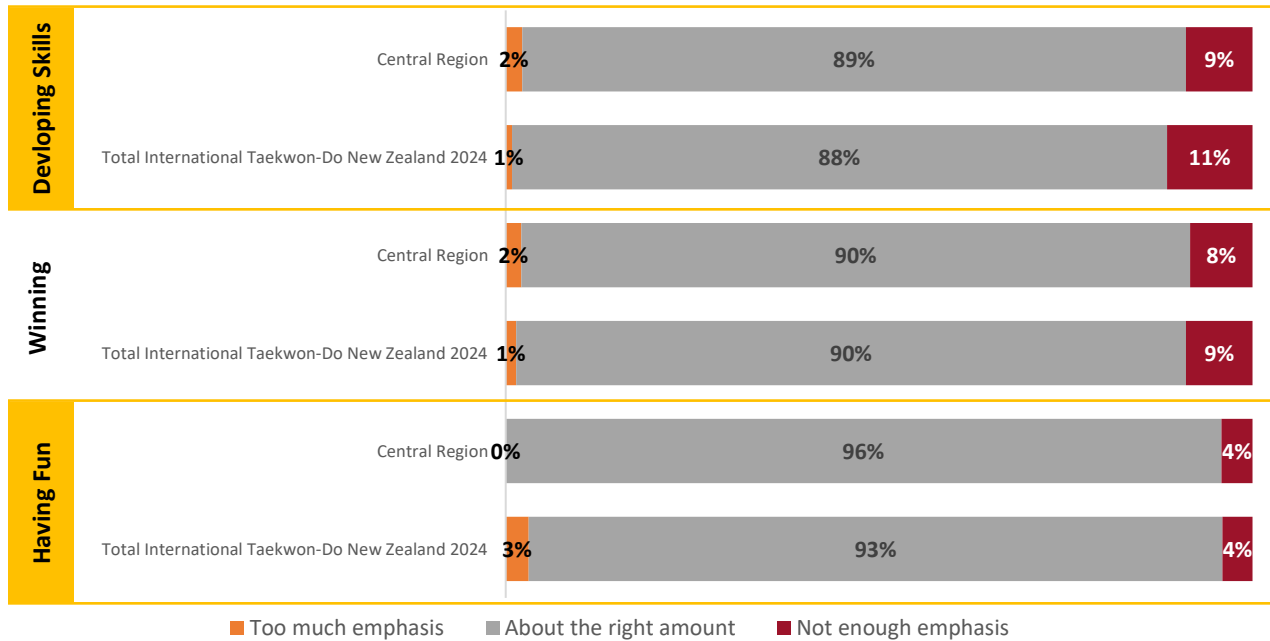

Total International Taekwon-Do New Zealand 2024 Central Region

Sample size of Central Region region: n=49

Sample size of Total International Taekwon-Do New Zealand 2024: n=433

Key Metrics

Focus for Improvement

Satisfaction with Drivers (% of very and extremely satisfied)

Emphasis on fun, winning and developing skills

Club Environment (% of agree and strongly agree)

	Central Region	Total International Taekwon-Do New Zealand 2024
Club provides a supportive and encouraging environment	94%	96%
Club focuses too much on certain players/ teams	11%	6%
I feel pressure from my club to train more than I would like to	9%	6%

Sample Profile

	Central Region	Total International Taekwon-Do New Zealand 2024
Male	65%	59%
Female	35%	41%
5-12 years	27%	35%
13-18 years	23%	16%
19-34 years	8%	8%
35+ years	42%	41%
European/ Pākehā	75%	68%
Māori	16%	12%
Pasifika	0%	4%
Asian/ Indian	9%	25%
Other	0%	3%